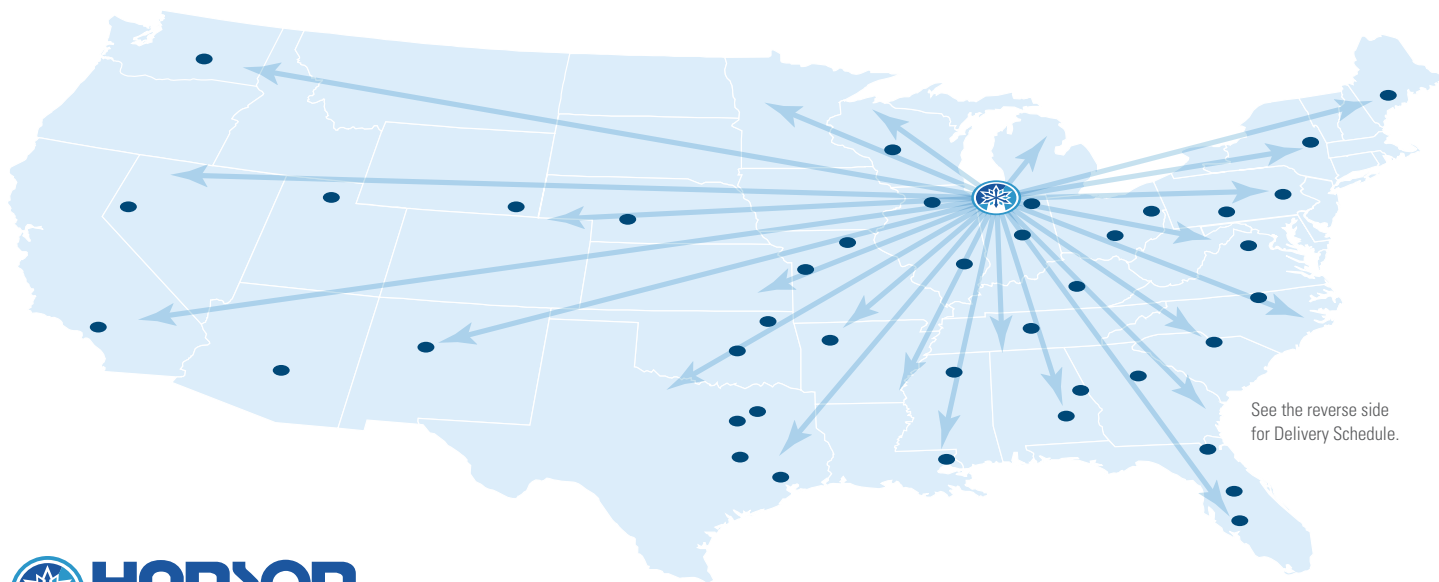

See the reverse side for Delivery Schedule.

Corporate Headquarters

2900 South State Street
St. Joseph, MI 49085
888.772.1197 | 269.982.1390
fax 269.982.1506 | hansonlogistics.com